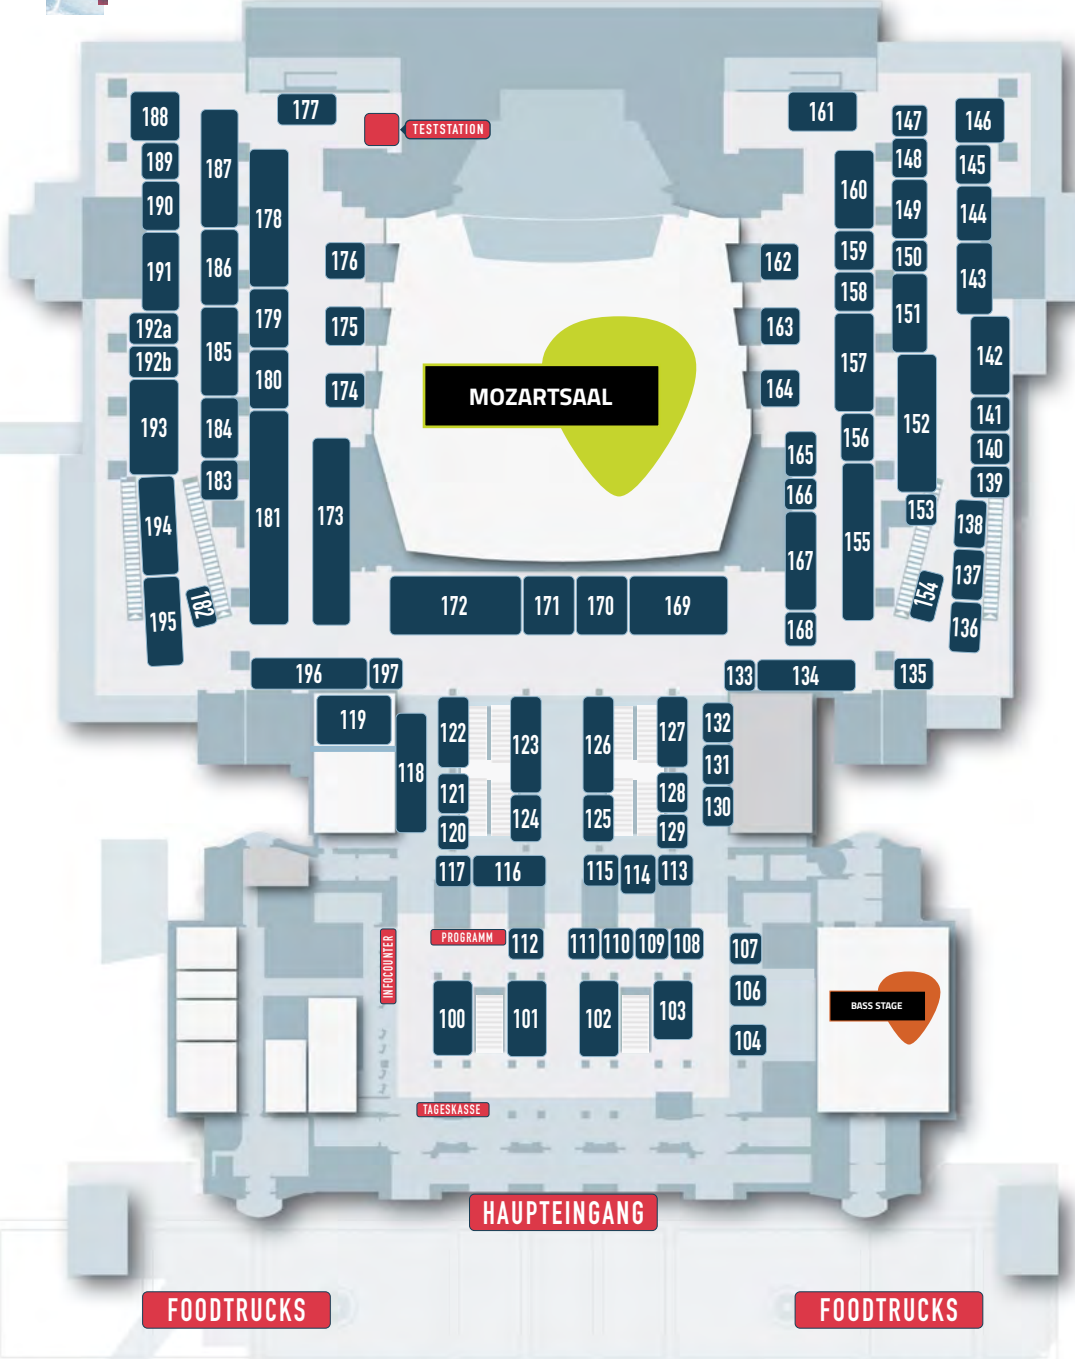

- |   |                                    |  |
|---|------------------------------------|--|
| <b>007</b> 378 Amplifiers                   | <b>032</b> GLASSER*NY              | <b>078</b> Pigtronix Pedals            |
| <b>056</b> 8bomb                            | <b>060</b> GOTOH                   | <b>010</b> Pitbull Strings             |
| <b>002</b> Adam Hall Cables                 | <b>070</b> GR Bass                 | <b>005</b> PJD Guitars                 |
| <b>021</b> Antons Instruments               | <b>070</b> GR Guitar               | <b>057</b> Prodipe                     |
| <b>057</b> Aria Pro 2                       | <b>002</b> Gravity                 | <b>036</b> ProGuitar                   |
| <b>057</b> Aroma                            | <b>069</b> GRBass                  | <b>045</b> Projekt Wormhole            |
| <b>074</b> Arrow Guitars                    | <b>069</b> GRGuitar                | <b>076</b> Rathbone Guitars            |
| <b>028</b> AUDIOLITHE                       | <b>065</b> GuitArT HN              | <b>076</b> Rathbone Guitars            |
| <b>054b</b> Axlabs                          | <b>058</b> Halon Guitarparts       | <b>059</b> RCF                         |
| <b>063</b> Bad Cat Amps                     | <b>016</b> Henry's                 | <b>069</b> Richwood                    |
| <b>066</b> Baum Guitars ApS                 | <b>014</b> HILS Guitars            | <b>057</b> Ritter Bags                 |
| <b>009</b> Bespeco Professional Srl         | <b>015</b> Hörluchs® In-Ears       | <b>052</b> Road Dog                    |
| <b>015b</b> BG Franck Bichon                | <b>003</b> HOTONE                  | <b>048</b> ROWIN MUSIC                 |
| <b>019</b> Blob Audio                       | <b>029</b> Hylight                 | <b>086</b> Shabat Guitars              |
| <b>040</b> Bond Guitars                     | <b>065</b> Ibrahim Guitars         | <b>057</b> Shape Guitars               |
| <b>076</b> Brunswick Guitars                | <b>053</b> IMM electronics GmbH    | <b>022</b> Silent Scream Guitars       |
| <b>076</b> Brunswick Guitars                | <b>061</b> InEar                   | <b>077</b> Skull strings               |
| <b>033</b> Caline                           | <b>004</b> Invaders Amplification  | <b>072</b> SonicMind                   |
| <b>022</b> Carpe Artem Mikołaj Konopacki    | <b>006</b> JamWith VR              | <b>085</b> ST Professional srl         |
| <b>043</b> Carozza Custom Guitars           | <b>008</b> Jolana Guitars          | <b>042</b> STEELYJAM                   |
| <b>073</b> Cathedral                        | <b>068</b> Kauffmann Guitars       | <b>031</b> String Swing                |
| <b>083</b> ChickenPicks                     | <b>037</b> Keipro Guitars          | <b>008</b> Stromberg                   |
| <b>008</b> Clover                           | <b>065</b> Kimmel-Music            | <b>078</b> Supro Amplifiers            |
| <b>057</b> Contigo                          | <b>065</b> KML Guitars             | <b>081</b> TASCAM                      |
| <b>076</b> Curt Mangan Strings              | <b>051</b> Knc Picks               | <b>076</b> TH MUSIC                    |
| <b>078</b> D'Angelico Guitars               | <b>069</b> Koch amplication        | <b>035</b> Thermion                    |
| <b>079b</b> D'Angelico Guitars Meet & Greet | <b>031</b> Lollar Guitars          | <b>041</b> Thingstone                  |
| <b>011</b> Dison Guitars                    | <b>017</b> M-live                  | <b>064</b> TiefTöner                   |
| <b>040</b> Dr. Stan Pedalboard              | <b>015</b> MEOM Proberaum Concepte | <b>054a</b> Timber Tones               |
| <b>055</b> EarthQuaker Devices              | <b>052</b> Moge                    | <b>077</b> Tolito musique              |
| <b>075</b> Electro-Harmonix                 | <b>076</b> Monster Cable           | <b>047</b> Tom's Vintage Straps        |
| <b>031</b> Electronvolt effects SL          | <b>023</b> MORTRIX                 | <b>071</b> Two notes Audio Engineering |
| <b>074</b> Elixir Strings                   | <b>030</b> MOZER guitars           | <b>003</b> Valeton                     |
| <b>082</b> ENOVA                            | <b>062</b> Neural DSP              | <b>024</b> VALETON                     |
| <b>082</b> EnovaNxt                         | <b>046</b> NRG Amplification       | <b>038</b> Very Nice Guitars           |
| <b>008</b> Esh                              | <b>013</b> OCTAVE                  | <b>030</b> Vidar guitars               |
| <b>032</b> Eureka Instruments               | <b>020</b> Optima                  | <b>026</b> Vintage Amp                 |
| <b>080</b> Fieldfare Audio                  | <b>002</b> Palmer                  | <b>018</b> VINTECK                     |
| <b>079</b> Flamel Guitars                   | <b>044</b> Panda Audio             | <b>039</b> Vola Guitar                 |
| <b>049</b> fretlook                         | <b>084</b> PICK ME - custom        | <b>050</b> WINZZ                       |
| <b>001</b> Gitarre & Bass - Guitar Summit   |                                    |  |
| <b>036</b> Gladius                          |                                    |  |