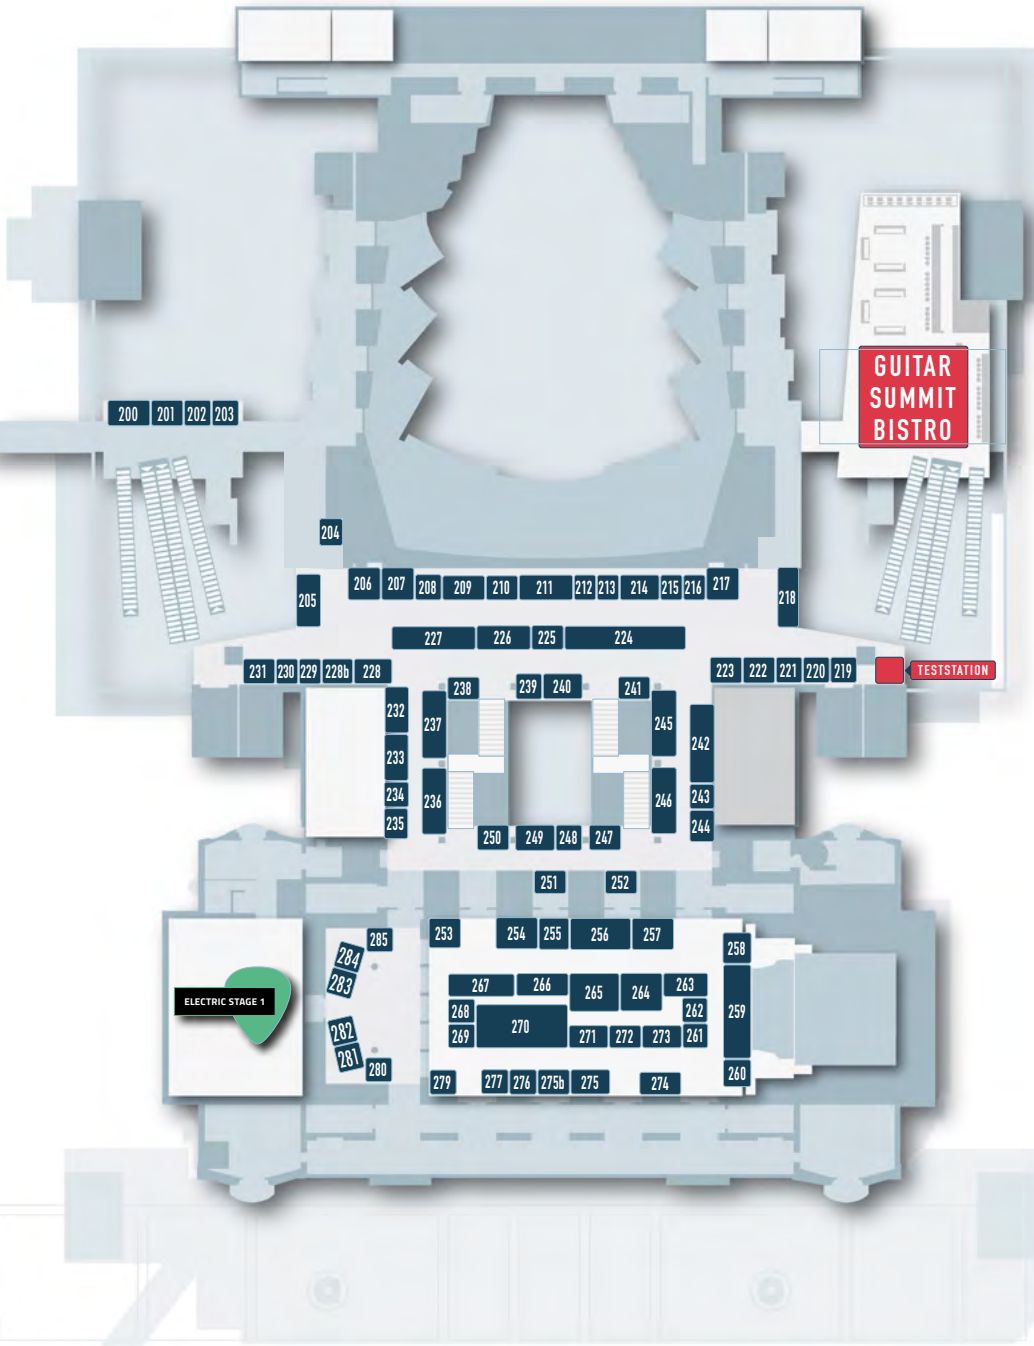

- |                                |                            |                               |                                 |
|--------------------------------|----------------------------|-------------------------------|---------------------------------|
| 197 901sound                   | 196 EASTMAN                | 142 KMA Machines              | 128 Rockinger Guitars           |
| 151 Ace Amplification          | 190 EBS Sweden             | 131 KODEX AUDIO               | 120 RODENBERG amplification     |
| 189 ADAM Audio                 | 164 Eich Amplification     | 146 König & Meyer             | 100 RUF Guitars                 |
| 140 Aguilar                    | 178 EKO Guitars            | 188 Laney                     | 103 Sandberg Guitars            |
| 151 Allpedal                   | 115 EMG                    | 192a Lava Music               | 171 Schecter                    |
| 158 Almires d.o.o.             | 184 ENGL                   | 167 Lehle GmbH                | 176 Schröter Amplification      |
| 122 AMANO                      | 124 ESP                    | 155 Leho                      | 185 session - Das Musikhaus     |
| 165 AmberPickups               | 125 ESP                    | 194 Lichtlärm Audio           | 101 Shark Guitars               |
| 172 Ampeg                      | 116 Eventide               | 172 Line 6                    | 102 Shark Guitars               |
| 188 Angel Lopez Guitars        | 155 Faith                  | 154 Looperwerk                | 159 Siggli Braun - Custom Shop  |
| 148 Aristides Guitars          | 191 Falken1                | 150 Lundgren Pickups          | 155 Slick                       |
| 178 Ashdown                    | 118 Fame                   | 179 Magneto Guitars           | 180 Soldano Amplification       |
| 142 Audio Distribution Group   | 118 Fame                   | 161 MARKBASS                  | 142 SolidGoldFX                 |
| 163 Aviator Custom Guitars     | 187 FANE Loudspeakers      | 106 Maruszczyk Instruments    | 136 Spector                     |
| 130 Baguley Guitars            | 137 FGN                    | 157 Maton Guitars             | 188 Stagg                       |
| 152 Beetronics                 | 151 Filling Distribution   | 151 Maxon                     | 149 Strandberg Guitars          |
| 129 BHI Guitars                | 135 FISCHER AMPS           | 157 Maybach Guitars           | 142 Stringjoy                   |
| 170 Blackstar                  | 167 Flattley Pedal         | 160 Mayones Guitars & Basses  | 179 Strymon                     |
| 196 Bourgeois Guitars          | 189 Focusrite              | 127 MGH Guitars               | 114 Surfy Industries            |
| 180 Boutique Amps Distribution | 109 Fredric Effects        | 179 MONO                      | 167 SUV Pedals                  |
| 187 CAIG Chemicals             | 180 Friedman Amplification | 119 Music Store               | 187 Switchcraft                 |
| 176 Captain Guitar Lounge      | 142 Fulltone USA           | 119 Music Store               | 180 Synergy Amps                |
| 151 Caroline Guitar Co         | 188 Gold Tone              | 108 N-audio                   | 187 TAD-Tubes                   |
| 151 Catalinbread               | 153 Grossmann              | 156 Newman Guitars            | 111 Three Bananas Amplification |
| 187 Celestion Loudspeakers     | 185 Haar Guitars           | 115 No 1 Stetch Strap         | 180 Tone King Amps              |
| 155 Charlesville               | 141 Hagstrom               | 115 Nobels                    | 152 Trace Elliot                |
| 151 Cicognani Engineerin       | 194 Hapas Guitars          | 178 NUX                       | 191 Tremmory                    |
| 142 CIOKS                      | 193 Harley Benton          | 142 Old Blood Noise Endeavors | 107 Tremoline                   |
| 151 Collision Devices          | 179 Harmony                | 134 Ortega Guitars            | 143 Trondheim Audio Devices     |
| 186 Cordial GmbH               | 168 Hearsafe Technologies  | 155 Paoletti                  | 142 Tsakalis Audioworks         |
| 139 Cort (Electric)            | 179 Heritage Guitars       | 117 PCProfile                 | 183 Tube WorkShop               |
| 188 Crafter Guitars            | 178 Hiwatt                 | 152 Peavey                    | 133 TV Jones                    |
| 152 Crazy Tube Circuits        | 195 Höfner Guitar & Bass   | 152 Pedaltrain                | 160 Velvetrone                  |
| 145 Cream Guitars              | 113 I'm Sound              | 142 Peterson                  | 151 Vemuram                     |
| 156 Cream T Custom Shop Ltd    | 169 Ibanez                 | 166 Popakademie BW            | 155 Vintage                     |
| 104 D-Alen Guitars             | 143 IK Multimedia          | 151 Providence                | 112 Vision Ears                 |
| 144 D'Addario                  | 104 Ilianni Guitars        | 185 PRS Guitar                | 147 VOLTA Custom                |
| 142 Diamond Pedals             | 157 iMusicnetwork e.K      | 152 Radial                    | 192b VOX                        |
| 138 Digitech                   | 188 J.N Guitars            | 155 Rapier                    | 179 Vs Audio                    |
| 179 DR Strings                 | 142 Jackson Audio          | 191 REDSEVEN                  | 152 Walrus                      |
| 142 Dreadbox Effects Pedals    | 110 JAM pedals             | 182 REFERENCE CABLE           | 143 Warm Audio                  |
| 194 Driftwood Amps             | 187 Jensen Loudspeakers    | 181 REVV                      | 175 Wilkinson Guitar Hardware   |
| 123 Duesenberg Guitars         | 158 JET Guitars            | 174 RICHTER®                  | 172 Yamaha                      |
| 126 Duesenberg Guitars         | 121 Jozsi Lak Guitars      | 122 RightOn! - Strap          | 162 ZENROK guitars              |
| 178 Dunlop                     | 132 JPTR FX                | 191 RM BePhaser               | 116 Zoom                        |
| 161 DV MARK                    | 177 KLOTZ                  |                               |                                 |