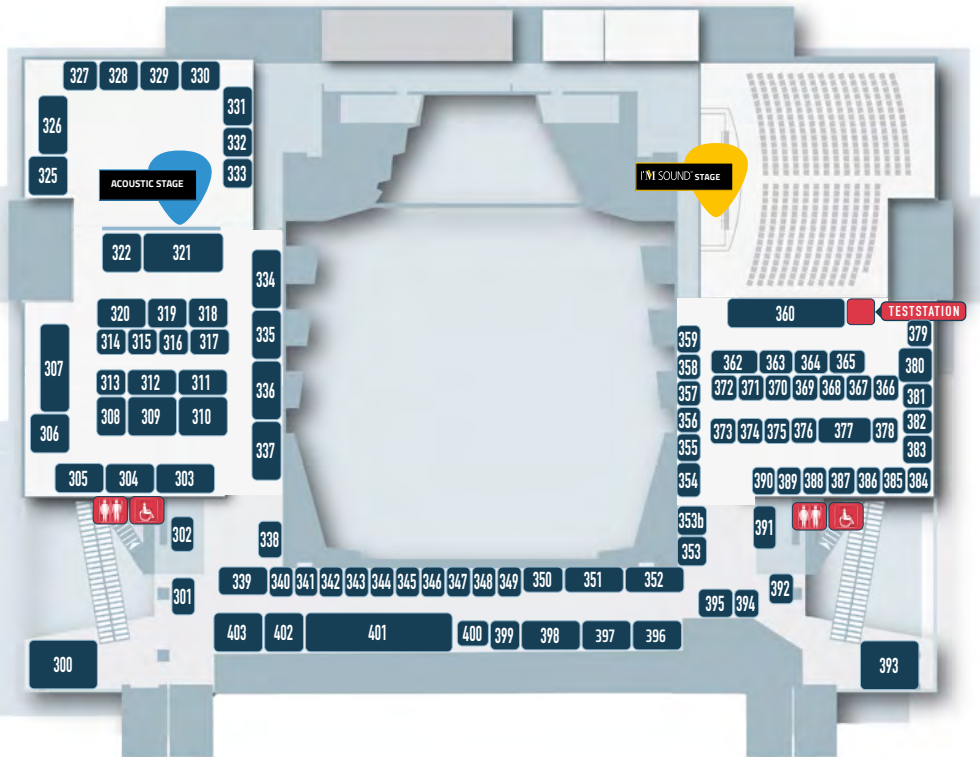

354 3Saiter	347 Guitarras Camps	386 Oliver Lang Instruments
346 Acoustic Music Books	338 Guitarras David Peña Vargas	377 OOPEGG
383 AcuraMeister	322 GUITARRAS ESTEVE	307 Orange Amplification
318 AER Music	322 Guitarras Juan Hernandez	340 Oroborus TRAUB Guitars
302 Alfred Music	338 Guitarras Juan Montes Rodriguez	403 Ovation Guitars
350 ALHAMBRA GUITARS	376 GWG Acoustic Guitar	370 Peter Bachmaier - PB Guitars
391 AMA Verlag GmbH	341 gypsyguitar	377 Pi Guitars
392 amps4pros	309 Hanika Gitarren	343 plankinstruments
307 Anchor Guitars	358 Heeres Guitars	385 Preussguitars
305 Antonio De Toledo	384 Herbst Gitarrenbau	321 Pro Arte fine acoustics
323 APC Instrumentos	300 Hipstrap	304 PRUDENCIO SÁEZ
393 ART & LUTHERIE	314 Hiramitsu Guitars	313 Quenzel Guitars
400 Atelier du Chien Bleu	329 Homestead Guitars	401 Reinhardt GmbH
379 BakeShop Guitars	328 Hora	388 Richter Instruments
366 Balaguer Guitars	314 Hosco	348 ROZAWOOD
353 BAM SAS	367 Inverse guitars	327 SANTANA
401 Baton Rouge Guitar	316 J.Volkert Gitarrenbau	311 SCHATTEN DESIGN
394 BattistonGuitar	329 Javatar Guitars	301 SCHÖNITZ-GITARREN
353b Black Mamba Guitars	359 JR Instruments	393 SEAGULL
398 Breedlove	317 Jünger Gitarren	365 Shellex - Musikparts
335 BSG Musical Instruments s.r.o.	389 K'mo Guitars	319 ŠIBA
349 Canna Guitars	332 Klangio	374 Six To Go
401 Cole Clark Guitars	306 Kremona Guitars	378 Soulman Pedalboards
337 Cordoba Guitars	362 KTAR	355 SP CUSTOM GUITARS
396 Cort (Acoustic)	338 La Guitarra Flamenca	378 SP-Cables
363 CULT.	401 La Mancha Guitars	378 SquarePlug
311 CUNTZ GUITARS®	310 Lakewood Guitars	380 STEFY LINE SRL
333 deutsches-Tonholz	352 Larrivee	320 StewMac
334 Dowina	381 LS guitars	344 Stoll Guitars
395 Drumport StompTech	357 Lucenò Guitars	312 Striebel Gitarrenbau
401 Duke Guitars	325 MADERAS BARBER S.L	351 Takamine
369 DUPONT GUITARS	320 Madinter - Wood for music	398 Tanglewood
391 Edition Margaux	375 MALINEK INSTRUMENTS	360 The Auden
371 Emfit Ltd	375 malwood instruments	308 Thomastik-Infeld GmbH
339 ESPEN Tonewoods	390 Manifatture Fuselli	331 Tonewood Switzerland
345 eyestone-guitars	322 Manuel Adalid Luthier	333 tonholz-shop.de
315 Finger Guitars	402 Manuel Rodriguez Guitarras	356 Tornberg Guitars
382 FRED'S GUITAR PARTS	326 Martinez Guitars	327 Tyma
336 Furch Guitars	341 Mateos	321 Tyrone
399 G7th, The Capo Company	342 Meigel Guitars	392 udo roesner amps
300 Gitano	300 Merida	303 Vicente Carrillo Guitars
393 GODIN	330 Natasha Guitars	397 Walden
360 Gordon Smith	373 Neti Neti	335 Winkler Woods
307 GruvGear	372 Nicolas Perez Luthier	387 Wolfensberger Guitars
337 Guild Guitars USA	393 NORMAN