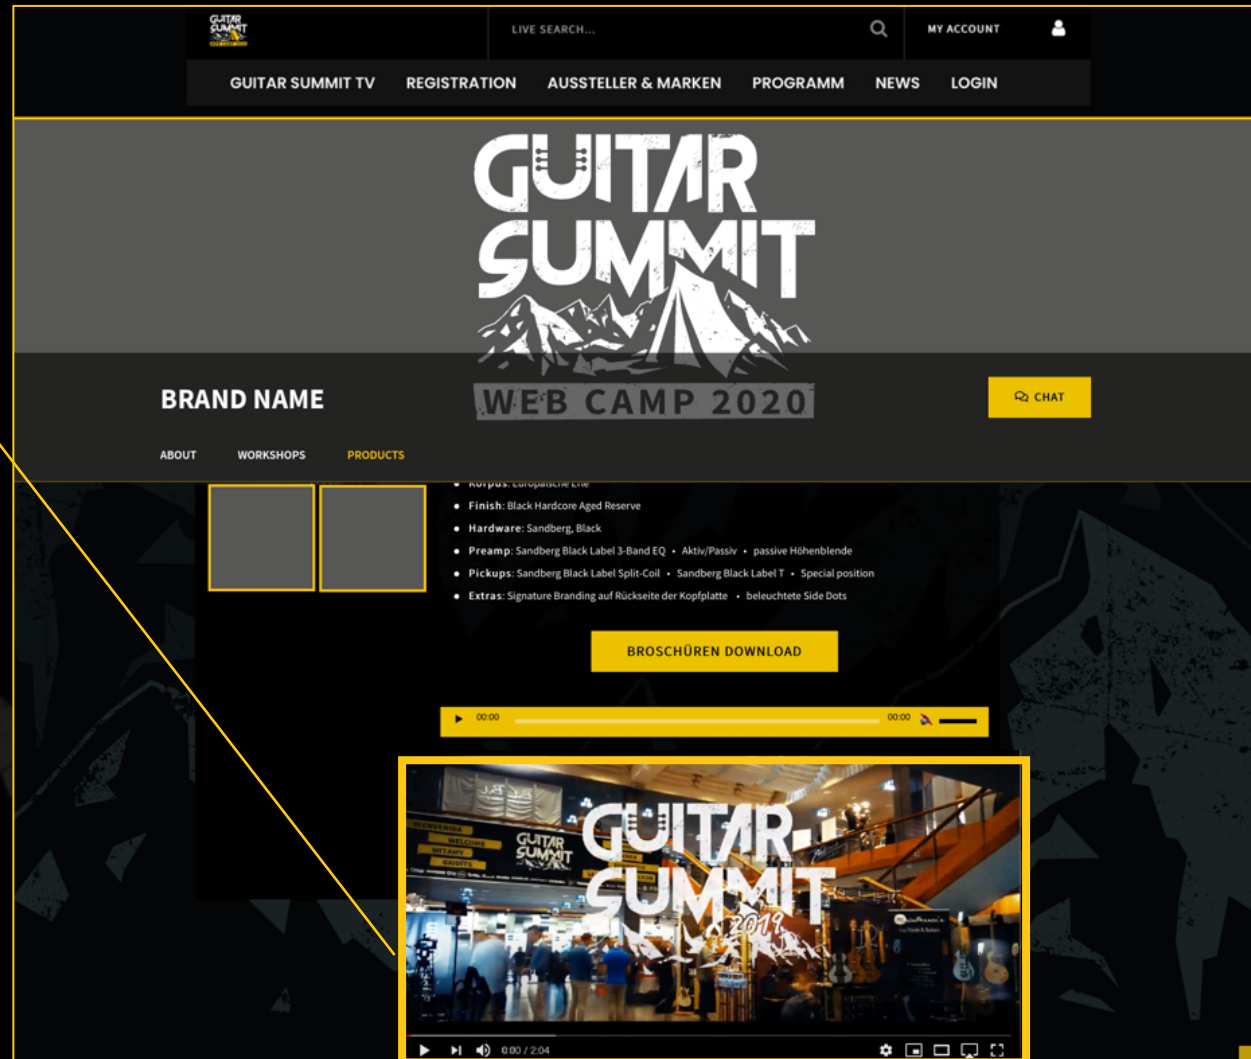

VIDEO GUIDELINES

PRODUCT VIDEOS (on product ages)

YouTube Link via Guitar Summit Web Camp CMS

optionally via WeTransfer*

- content@guitarsummit.de
- Resolution: 1920x1080 und 25fps
- Video format: mov, mp4, flv
- Filename: productvideo_brand_produk

DEADLINE: 15. November 2020

*no Youtube channel available