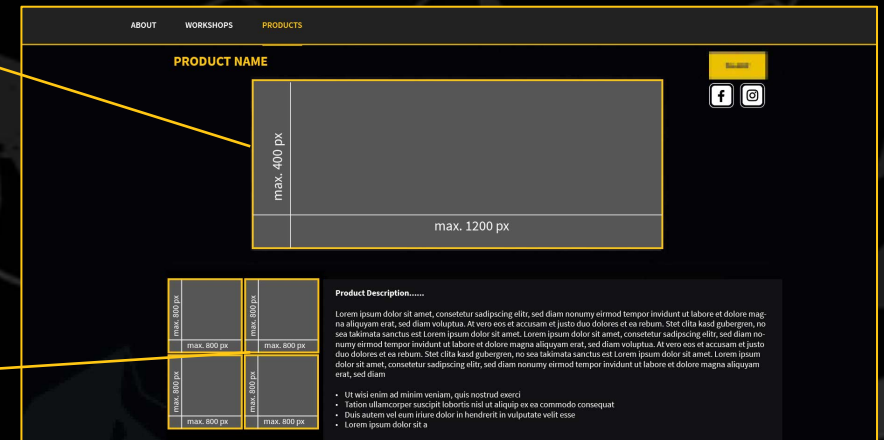

PRODUCT BANNER IMAGE max. 1200 x 400 px

- JPG or PNG file
- max. 250KB
- for best results upload a RBG image
- transparent or dark background recommended