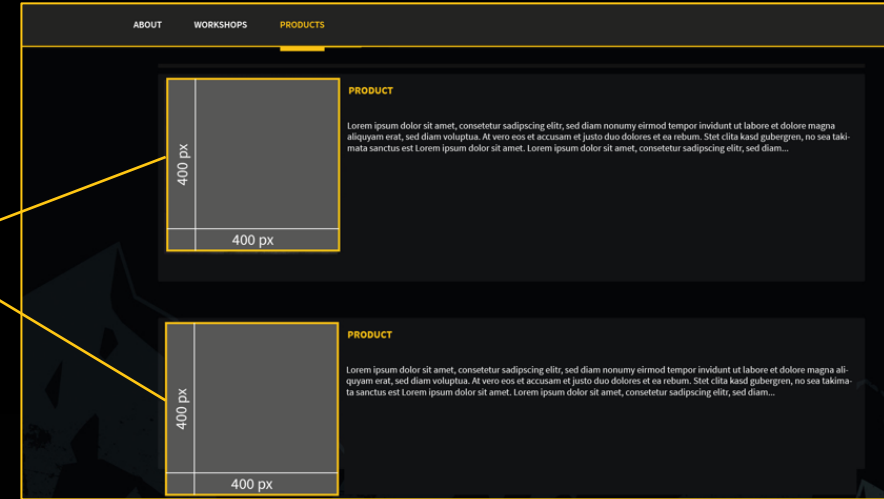

GUITAR SUMMIT

WEB CAMP 2020

UPLOAD SPECIFICATIONS

IMAGE GUIDELINES


- JPG or PNG file
- max. 250KB
- for best results upload a RBG image


- JPG or PNG file
- max. 100KB
- for best results upload a RBG image
- transparent or dark background recommended


- JPG or PNG file
- 100KB
- for best results upload a RBG image
- max. 100KB
- transparent or dark background recommended