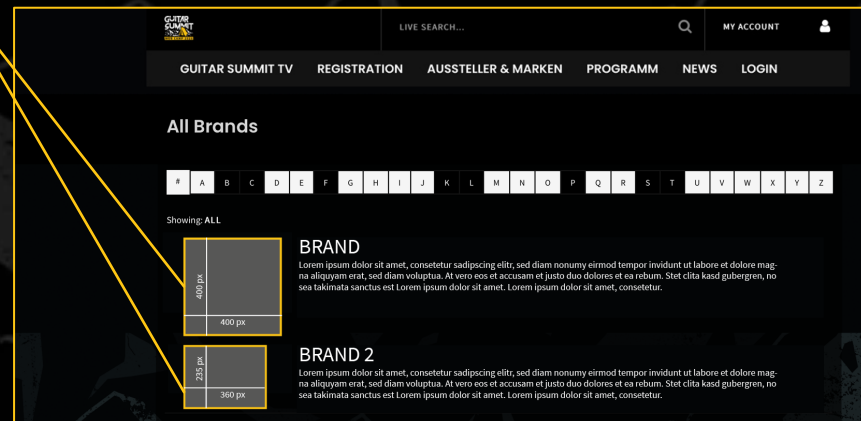

BRAND LOGO max. 400 x 400 px / 360 x 235 px

- JPG or PNG file
- 100KB
- for best results upload a RBG image
- max. 100KB
- transparent or dark background recommended